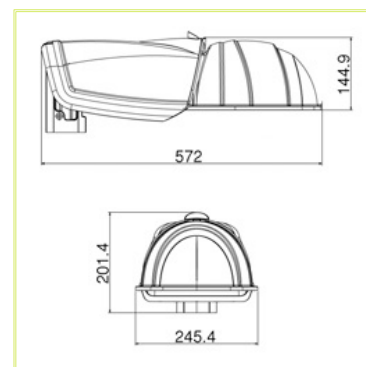

AVANTGARDE S