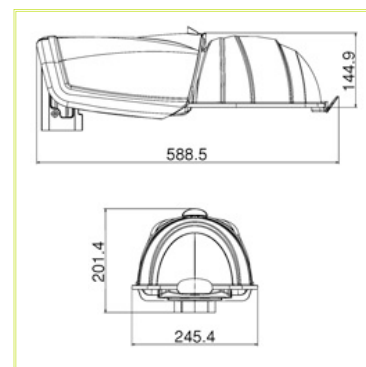

AVANTGARDE C