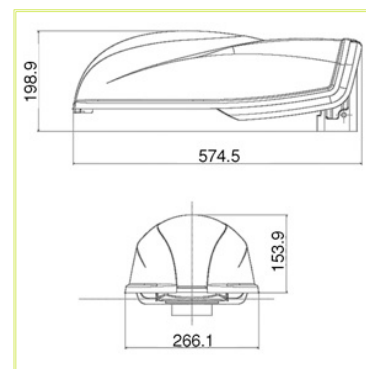

AVANTGARDE PLUS