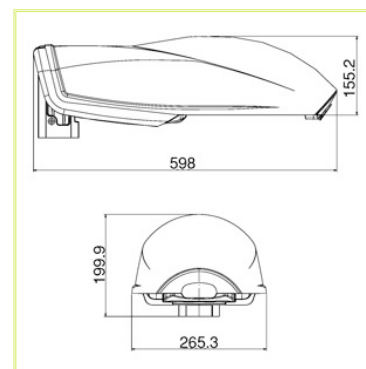

AVANTGARDE PRO