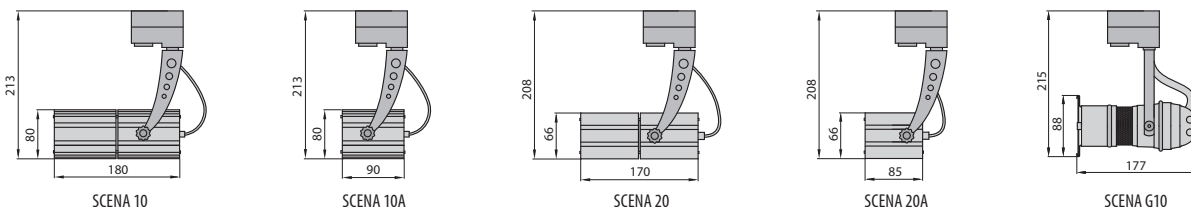

Art. no.	Indekx	Model	Light source	Power	Socket	Colour
SCENA Movable fixture for triple phase track system SCENA						
0032	OT-SCE100-73	SCENA 10	halogen lamp GU-10	max. 50W	GU10	silver
0033	OT-SCE10A-73	SCENA 10A	halogen lamp GU-10	max. 50W	GU10	silver
0034	OT-SCE200-73	SCENA 20	halogen lamp GU-10	max. 50W	GU10	silver
0035	OT-SCE20A-73	SCENA 20A	halogen lamp GU-10	max. 50W	GU10	silver
0036	OT-SCEG10-73	SCENA G10	halogen lamp GU-10	max. 50W	GU10	silver

Material: body – aluminium; handle – steel; SCENA G10 – aluminium; adaptor – plastic

Fixtures suitable for triple phase track system SCENA