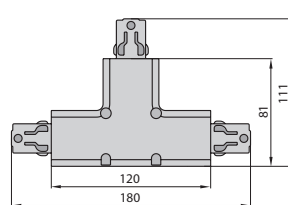

Art. no.	Index	Model	Description	Colour
SCENA Elements of the track system				
0042	ST-SCEWI0-10	SCENA WI	connector	white
0043	ST-SCEWI0-73	SCENA WI	connector	silver
0044	ST-SCEWIS-10	SCENA WIS	connector	white
0045	ST-SCEWIS-73	SCENA WIS	connector	silver
0046	ST-SCEWL1-10	SCENA WL1	connector	white
0047	ST-SCEWL1-73	SCENA WL1	connector	silver
0048	ST-SCEWL2-10	SCENA WL2	connector	white
0049	ST-SCEWL2-73	SCENA WL2	connector	silver
0050	ST-SCEWT1-10	SCENA WT1	connector	white
0051	ST-SCEWT1-73	SCENA WT1	connector	silver
0052	ST-SCEWT2-10	SCENA WT2	connector	white
0053	ST-SCEWT2-73	SCENA WT2	connector	silver
0054	ST-SCEWX1-10	SCENA WX1	connector	white
0055	ST-SCEWX1-73	SCENA WX1	connector	silver
0056	ST-SCEWX2-10	SCENA WX2	connector	white
0057	ST-SCEWX2-73	SCENA WX2	connector	silver

Power supply: 440V/230V, 50Hz

Material: body – plastic

Track type: three phase

..... earth

The way of assembly and power supply of the triple phase track system SCENA

Art. no.	Index	Model	Description	Colour
SCENA Elements of the track system				
0058	ST-SCEWH0-10	SCENA WH1	electric connection of the track system	white
0059	ST-SCEWH0-73	SCENA WH1	electric connection of the track system	silver
0060	ST-SCEWH2-10	SCENA WH2	electric connection of the track system	white
0061	ST-SCEWH2-73	SCENA WH2	electric connection of the track system	silver
0062	ST-SCEWE0-10	SCENA WE	cover cap	white
0063	ST-SCEWE0-73	SCENA WE	cover cap	silver
0064	ST-SCEWA0-73	SCENA WA	electromechanical connection	silver
0065	ST-SCETS1-10	SCENA TS	cable track - lenght 1 m	white
0066	ST-SCE010-73	SCENA TS	cable track - lenght 1 m	silver
0067	ST-SCETS2-10	SCENA TS	cable track- lenght 2 m	white
0068	ST-SCE020-73	SCENA TS	cable track - lenght 2 m	silver

Power supply: 440V/230V, 50Hz

Material: body – plastic; SCENA TS – aluminium profile; track cables – SCENA TS – cooper

Track type: three phase

Connector type: SCENA WH – 5 x bolt clamp