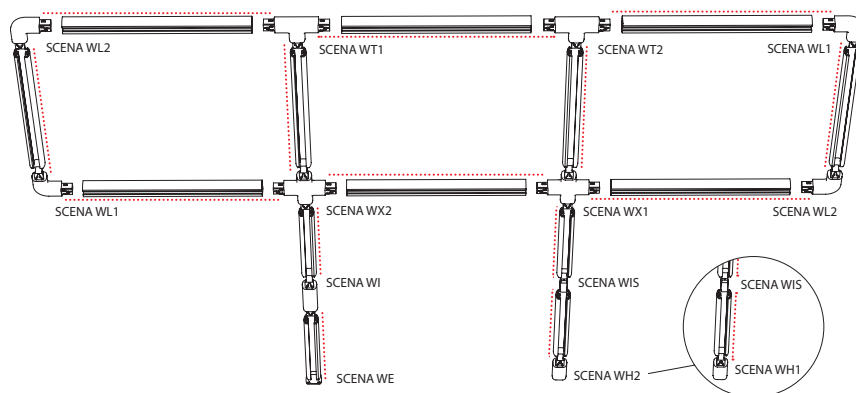

Art. no.	Index	Model	Description	Colour
SCENA Elements of the track system				
0042	ST-SCEWI0-10	SCENA WI	connector	white
0043	ST-SCEWI0-73	SCENA WI	connector	silver
0044	ST-SCEWIS-10	SCENA WIS	connector	white
0045	ST-SCEWIS-73	SCENA WIS	connector	silver
0046	ST-SCEWL1-10	SCENA WL1	connector	white
0047	ST-SCEWL1-73	SCENA WL1	connector	silver
0048	ST-SCEWL2-10	SCENA WL2	connector	white
0049	ST-SCEWL2-73	SCENA WL2	connector	silver
0050	ST-SCEWT1-10	SCENA WT1	connector	white
0051	ST-SCEWT1-73	SCENA WT1	connector	silver
0052	ST-SCEWT2-10	SCENA WT2	connector	white
0053	ST-SCEWT2-73	SCENA WT2	connector	silver
0054	ST-SCEWX1-10	SCENA WX1	connector	white
0055	ST-SCEWX1-73	SCENA WX1	connector	silver
0056	ST-SCEWX2-10	SCENA WX2	connector	white
0057	ST-SCEWX2-73	SCENA WX2	connector	silver

Power supply: 440V/230V, 50Hz

Material: body – plastic

Track type: three phase

..... earth

The way of assembly and power supply of the triple phase track system SCENA

Art. no.	Index	Model	Description	Colour
SCENA Elements of the track system				
0058	ST-SCEWH0-10	SCENA WH1	electric connection of the track system	white
0059	ST-SCEWH0-73	SCENA WH1	electric connection of the track system	silver
0060	ST-SCEWH2-10	SCENA WH2	electric connection of the track system	white
0061	ST-SCEWH2-73	SCENA WH2	electric connection of the track system	silver
0062	ST-SCEWE0-10	SCENA WE	cover cap	white
0063	ST-SCEWE0-73	SCENA WE	cover cap	silver
0064	ST-SCEWA0-73	SCENA WA	electromechanical connection	silver
0065	ST-SCETS1-10	SCENA TS	cable track - lenght 1 m	white
0066	ST-SCE010-73	SCENA TS	cable track - lenght 1 m	silver
0067	ST-SCETS2-10	SCENA TS	cable track- lenght 2 m	white
0068	ST-SCE020-73	SCENA TS	cable track - lenght 2 m	silver

Power supply: 440V/230V, 50Hz

Material: body – plastic; SCENA TS – aluminium profile; track cables – SCENA TS – cooper

Track type: three phase

Connector type: SCENA WH – 5 x bolt clamp