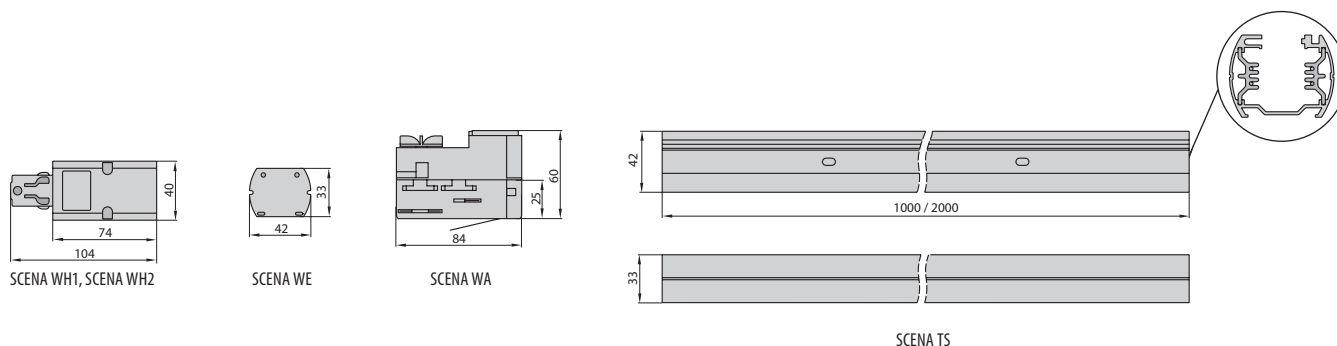

Art. no.	Index	Model	Description	Colour
SCENA Elements of the track system				
0042	ST-SCEWI0-10	SCENA WI	connector	white
0043	ST-SCEWI0-73	SCENA WI	connector	silver
0044	ST-SCEWIS-10	SCENA WIS	connector	white
0045	ST-SCEWIS-73	SCENA WIS	connector	silver
0046	ST-SCEWL1-10	SCENA WL1	connector	white
0047	ST-SCEWL1-73	SCENA WL1	connector	silver
0048	ST-SCEWL2-10	SCENA WL2	connector	white
0049	ST-SCEWL2-73	SCENA WL2	connector	silver
0050	ST-SCEWT1-10	SCENA WT1	connector	white
0051	ST-SCEWT1-73	SCENA WT1	connector	silver
0052	ST-SCEWT2-10	SCENA WT2	connector	white
0053	ST-SCEWT2-73	SCENA WT2	connector	silver
0054	ST-SCEWX1-10	SCENA WX1	connector	white
0055	ST-SCEWX1-73	SCENA WX1	connector	silver
0056	ST-SCEWX2-10	SCENA WX2	connector	white
0057	ST-SCEWX2-73	SCENA WX2	connector	silver

Power supply: 440V/230V, 50Hz

Material: body – plastic

Track type: three phase

..... earth

The way of assembly and power supply of the triple phase track system SCENA

Art. no.	Index	Model	Description	Colour
SCENA Elements of the track system				
0058	ST-SCEWH0-10	SCENA WH1	electric connection of the track system	white
0059	ST-SCEWH0-73	SCENA WH1	electric connection of the track system	silver
0060	ST-SCEWH2-10	SCENA WH2	electric connection of the track system	white
0061	ST-SCEWH2-73	SCENA WH2	electric connection of the track system	silver
0062	ST-SCEWE0-10	SCENA WE	cover cap	white
0063	ST-SCEWE0-73	SCENA WE	cover cap	silver
0064	ST-SCEWA0-73	SCENA WA	electromechanical connection	silver
0065	ST-SCETS1-10	SCENA TS	cable track - lenght 1 m	white
0066	ST-SCE010-73	SCENA TS	cable track - lenght 1 m	silver
0067	ST-SCETS2-10	SCENA TS	cable track- lenght 2 m	white
0068	ST-SCE020-73	SCENA TS	cable track - lenght 2 m	silver

Power supply: 440V/230V, 50Hz

Material: body – plastic; SCENA TS – aluminium profile; track cables – SCENA TS – cooper

Track type: three phase

Connector type: SCENA WH – 5 x bolt clamp