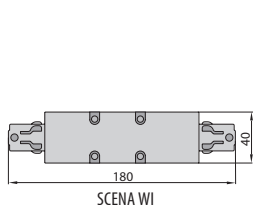

Art. no.	Index	Model	Description	Colour
SCENA Elements of the track system				
0042	ST-SCEWI0-10	SCENA WI	connector	white
0043	ST-SCEWI0-73	SCENA WI	connector	silver
0044	ST-SCEWIS-10	SCENA WIS	connector	white
0045	ST-SCEWIS-73	SCENA WIS	connector	silver
0046	ST-SCEWL1-10	SCENA WL1	connector	white
0047	ST-SCEWL1-73	SCENA WL1	connector	silver
0048	ST-SCEWL2-10	SCENA WL2	connector	white
0049	ST-SCEWL2-73	SCENA WL2	connector	silver
0050	ST-SCEWT1-10	SCENA WT1	connector	white
0051	ST-SCEWT1-73	SCENA WT1	connector	silver
0052	ST-SCEWT2-10	SCENA WT2	connector	white
0053	ST-SCEWT2-73	SCENA WT2	connector	silver
0054	ST-SCEWX1-10	SCENA WX1	connector	white
0055	ST-SCEWX1-73	SCENA WX1	connector	silver
0056	ST-SCEWX2-10	SCENA WX2	connector	white
0057	ST-SCEWX2-73	SCENA WX2	connector	silver

Power supply: 440V/230V, 50Hz

Material: body – plastic

Track type: three phase

..... earth

The way of assembly and power supply of the triple phase track system SCENA

Art. no.	Index	Model	Description	Colour
SCENA Elements of the track system				
0058	ST-SCEWH0-10	SCENA WH1	electric connection of the track system	white
0059	ST-SCEWH0-73	SCENA WH1	electric connection of the track system	silver
0060	ST-SCEWH2-10	SCENA WH2	electric connection of the track system	white
0061	ST-SCEWH2-73	SCENA WH2	electric connection of the track system	silver
0062	ST-SCEWE0-10	SCENA WE	cover cap	white
0063	ST-SCEWE0-73	SCENA WE	cover cap	silver
0064	ST-SCEWA0-73	SCENA WA	electromechanical connection	silver
0065	ST-SCETS1-10	SCENA TS	cable track - lenght 1 m	white
0066	ST-SCE010-73	SCENA TS	cable track - lenght 1 m	silver
0067	ST-SCETS2-10	SCENA TS	cable track- lenght 2 m	white
0068	ST-SCE020-73	SCENA TS	cable track - lenght 2 m	silver

Power supply: 440V/230V, 50Hz

Material: body – plastic; SCENA TS – aluminium profile; track cables – SCENA TS – cooper

Track type: three phase

Connector type: SCENA WH – 5 x bolt clamp