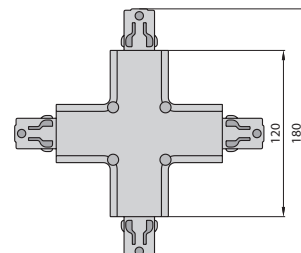

Art. no.	Index	Model	Description	Colour
SCENA Elements of the track system				
0042	ST-SCEWI0-10	SCENA WI	connector	white
0043	ST-SCEWI0-73	SCENA WI	connector	silver
0044	ST-SCEWIS-10	SCENA WIS	connector	white
0045	ST-SCEWIS-73	SCENA WIS	connector	silver
0046	ST-SCEWL1-10	SCENA WL1	connector	white
0047	ST-SCEWL1-73	SCENA WL1	connector	silver
0048	ST-SCEWL2-10	SCENA WL2	connector	white
0049	ST-SCEWL2-73	SCENA WL2	connector	silver
0050	ST-SCEWT1-10	SCENA WT1	connector	white
0051	ST-SCEWT1-73	SCENA WT1	connector	silver
0052	ST-SCEWT2-10	SCENA WT2	connector	white
0053	ST-SCEWT2-73	SCENA WT2	connector	silver
0054	ST-SCEWX1-10	SCENA WX1	connector	white
0055	ST-SCEWX1-73	SCENA WX1	connector	silver
0056	ST-SCEWX2-10	SCENA WX2	connector	white
0057	ST-SCEWX2-73	SCENA WX2	connector	silver

Power supply: 440V/230V, 50Hz

Material: body – plastic

Track type: three phase

..... earth

The way of assembly and power supply of the triple phase track system SCENA

Art. no.	Index	Model	Description	Colour
SCENA Elements of the track system				
0058	ST-SCEWH0-10	SCENA WH1	electric connection of the track system	white
0059	ST-SCEWH0-73	SCENA WH1	electric connection of the track system	silver
0060	ST-SCEWH2-10	SCENA WH2	electric connection of the track system	white
0061	ST-SCEWH2-73	SCENA WH2	electric connection of the track system	silver
0062	ST-SCEWE0-10	SCENA WE	cover cap	white
0063	ST-SCEWE0-73	SCENA WE	cover cap	silver
0064	ST-SCEWA0-73	SCENA WA	electromechanical connection	silver
0065	ST-SCETS1-10	SCENA TS	cable track - lenght 1 m	white
0066	ST-SCE010-73	SCENA TS	cable track - lenght 1 m	silver
0067	ST-SCETS2-10	SCENA TS	cable track- lenght 2 m	white
0068	ST-SCE020-73	SCENA TS	cable track - lenght 2 m	silver

Power supply: 440V/230V, 50Hz

Material: body – plastic; SCENA TS – aluminium profile; track cables – SCENA TS – cooper

Track type: three phase

Connector type: SCENA WH – 5 x bolt clamp