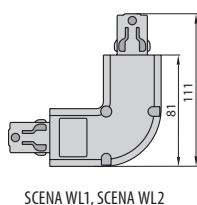

Art. no.	Index	Model	Description	Colour
SCENA Elements of the track system				
0042	ST-SCEWI0-10	SCENA WI	connector	white
0043	ST-SCEWI0-73	SCENA WI	connector	silver
0044	ST-SCEWIS-10	SCENA WIS	connector	white
0045	ST-SCEWIS-73	SCENA WIS	connector	silver
0046	ST-SCEWL1-10	SCENA WL1	connector	white
0047	ST-SCEWL1-73	SCENA WL1	connector	silver
0048	ST-SCEWL2-10	SCENA WL2	connector	white
0049	ST-SCEWL2-73	SCENA WL2	connector	silver
0050	ST-SCEWT1-10	SCENA WT1	connector	white
0051	ST-SCEWT1-73	SCENA WT1	connector	silver
0052	ST-SCEWT2-10	SCENA WT2	connector	white
0053	ST-SCEWT2-73	SCENA WT2	connector	silver
0054	ST-SCEWX1-10	SCENA WX1	connector	white
0055	ST-SCEWX1-73	SCENA WX1	connector	silver
0056	ST-SCEWX2-10	SCENA WX2	connector	white
0057	ST-SCEWX2-73	SCENA WX2	connector	silver

Power supply: 440V/230V, 50Hz

Material: body – plastic

Track type: three phase

..... earth

The way of assembly and power supply of the triple phase track system SCENA

Art. no.	Index	Model	Description	Colour
SCENA Elements of the track system				
0058	ST-SCEWH0-10	SCENA WH1	electric connection of the track system	white
0059	ST-SCEWH0-73	SCENA WH1	electric connection of the track system	silver
0060	ST-SCEWH2-10	SCENA WH2	electric connection of the track system	white
0061	ST-SCEWH2-73	SCENA WH2	electric connection of the track system	silver
0062	ST-SCEWE0-10	SCENA WE	cover cap	white
0063	ST-SCEWE0-73	SCENA WE	cover cap	silver
0064	ST-SCEWA0-73	SCENA WA	electromechanical connection	silver
0065	ST-SCETS1-10	SCENA TS	cable track - lenght 1 m	white
0066	ST-SCE010-73	SCENA TS	cable track - lenght 1 m	silver
0067	ST-SCETS2-10	SCENA TS	cable track- lenght 2 m	white
0068	ST-SCE020-73	SCENA TS	cable track - lenght 2 m	silver

Power supply: 440V/230V, 50Hz

Material: body – plastic; SCENA TS – aluminium profile; track cables – SCENA TS – cooper

Track type: three phase

Connector type: SCENA WH – 5 x bolt clamp